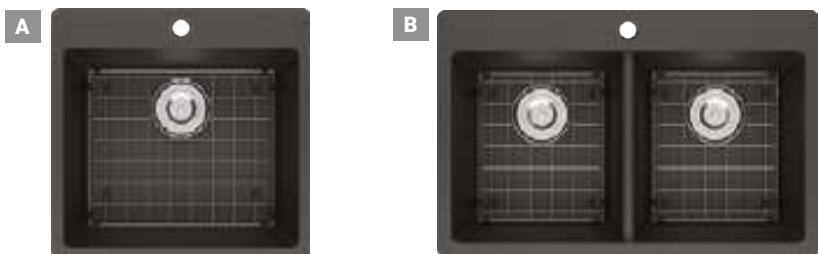

**GRILLES
ET CRÉPINES
INCLUSES**

RABAIS JUSQU'À
SAVE UP TO **18%**

À PARTIR DE/FROM
259⁹⁷
CH/EA

ÉVIER « KILONA »
Installation sur plan ou sous plan. En composite de granite non poreux.
"KILONA" KITCHEN SINK
Top-mount or undermount installation. Non-porous granite composite.

A - 002-0805	Simple/Single, 21-1/4 X 20-1/2 X 9 po/in.	259,97 $
		prix sugg./sugg. retail : 319,98 $
B - 002-0808	Double, 31 X 20 X 9 po/in.	296,97 $
		prix sugg./sugg. retail : 354,98 $

**GRILLES
ET CRÉPINES
INCLUSES**

RABAIS
SAVE **100$**

299⁹⁷

PRIX SUGG. / SUGG. RETAIL 399⁹⁸

ÉVIER DOUBLE « MALAWI »
Installation sur plan ou sous plan. En acier inoxydable noir. 1 trou.
"MALAWI" DOUBLE KITCHEN SINK
Top-mount or undermount. Black stainless steel. 1-hole. 31 X 20 X 9 po/in.
002-0804

RABAIS JUSQU'À
SAVE UP TO **50%**

À PARTIR DE/FROM
18^c
MCX/PC

TUILE DE CÉRAMIQUE « SUBWAY »
Pour mur seulement.
"SUBWAY" CERAMIC TILE
Wall installation only.

069-9938	3 X 6 po/in.	0,18 $/mcx/pc
		prix sugg./sugg. retail : 0,28 $/mcx/pc
002-2836	6 X 6 po/in.	0,29 $/mcx/pc
		prix sugg./sugg. retail : 0,59 $/mcx/pc
001-3134	4 X 12 po/in.	0,56 $/mcx/pc
		prix sugg./sugg. retail : 0,83 $/mcx/pc